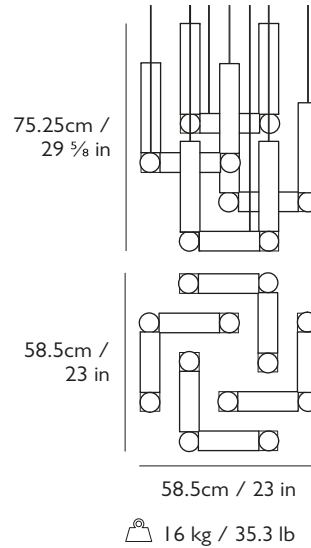

LEE BROOM

VESPER

PRODUCT DETAILS

Name	Year of Design	
Vesper Quattro	2022	

Product Code	110-130V	220-240V
Vesper Quattro, brushed silver	VES0120	VES0020
Vesper Quattro, brushed gold	VES0121	VES0021

Materials

Dimming

Dimmable. TRIAC / Leading edge / Trailing edge

Dimensions

H 72.25 cm x W 58.5 cm x D 58.5 cm / H 29 5/8 x W 23 x D 23 in

Weight

Product (net) : 16 kg / 35.3 lb Boxed (gross) : 17.5 kg / 38.6 lb

Suspension

Length : 300 cm / 118 1/8 in
12x 300cm clear cable (adjustable length)

Ceiling Plate / Canopy

Square ceiling plate / canopy with driver
66 x 66 x 3 cm / 26 x 26 x 1 1/8 in

Mini canopy (requires remote driver installation) will be coming soon.