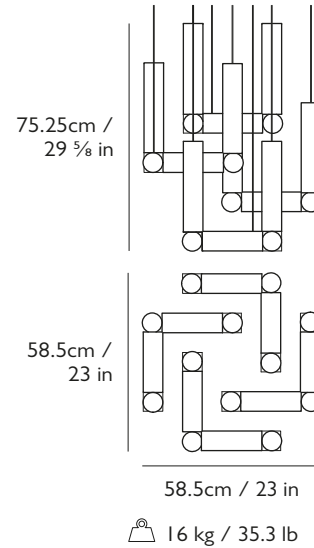

LEE BROOM

VESPER

PRODUCT DETAILS

Name	Year of Design	
Vesper Quattro	2022	

Product Code	110-130V	220-240V
Vesper Quattro, brushed silver	VES0120	VES0020
Vesper Quattro, brushed gold	VES0121	VES0021

Materials

Dimming

Dimmable. TRIAC / Leading edge / Trailing edge

Dimensions

H 72.25 cm x W 58.5 cm x D 58.5 cm / H 29 5/8 x W 23 x D 23 in

Weight

Product (net) : 16 kg / 35.3 lb Boxed (gross) : 17.5 kg / 38.6 lb

Suspension

Length : 300 cm / 118 1/8 in
12x 300cm clear cable (adjustable length)

Ceiling Plate / Canopy

Square ceiling plate / canopy with driver
66 x 66 x 3 cm / 26 x 26 x 1 1/8 in

Mini canopy (requires remote driver installation) will be coming soon.