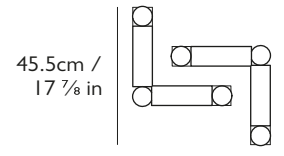

LEE BROOM

VESPER

45.5cm / 17 7/8 in

9 kg / 19.8 lb

PRODUCT DETAILS

Name	Year of Design
Vesper Duo	2022

Product Code	110-130V	220-240V
Vesper Duo, brushed silver	VES0110	VES0010
Vesper Duo, brushed gold	VES0111	VES0011

Dimming

Dimmable. TRIAC / Leading edge / Trailing edge

Dimensions

H 56 cm x W 45.5 cm x D 45.5 cm / H 22 x W 17 7/8 x D 17 7/8 in

Weight

Product (net) : 9 kg / 19.8 lb Boxed (gross) : 9.75 kg / 21.5 lb

Suspension

Length : 300 cm / 118 1/8 in
6x 300cm clear cable (adjustable length)

Ceiling Plate / Canopy

Square ceiling plate / canopy with driver
52 x 52 x 3 cm / 20 1/2 x 20 1/2 x 1 1/8 in

Mini canopy (requires remote driver installation) will be coming soon.