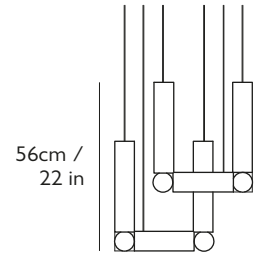

LEE BROOM

VESPER

45.5cm / 17 7/8 in

9 kg / 19.8 lb

PRODUCT DETAILS

Name	Year of Design
Vesper Duo	2022

Product Code	110-130V	220-240V
Vesper Duo, brushed silver	VES0110	VES0010
Vesper Duo, brushed gold	VES0111	VES0011

Dimming

Dimmable. TRIAC / Leading edge / Trailing edge

Dimensions

H 56 cm x W 45.5 cm x D 45.5 cm / H 22 x W 17 7/8 x D 17 7/8 in

Weight

Product (net) : 9 kg / 19.8 lb Boxed (gross) : 9.75 kg / 21.5 lb

Suspension

Length : 300 cm / 118 1/8 in
6x 300cm clear cable (adjustable length)

Ceiling Plate / Canopy

Square ceiling plate / canopy with driver
52 x 52 x 3 cm / 20 1/2 x 20 1/2 x 1 1/8 in

Mini canopy (requires remote driver installation) will be coming soon.