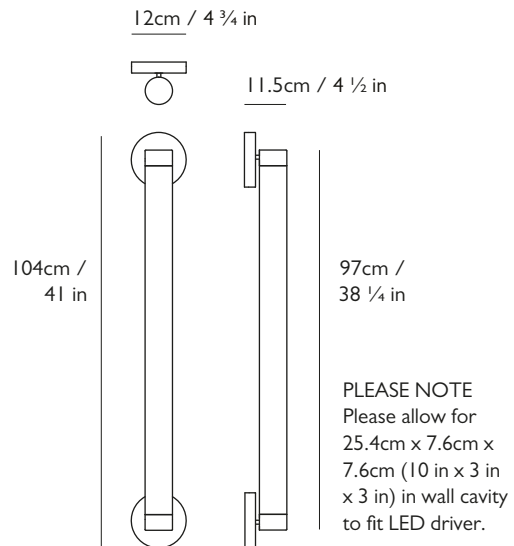

LEE BROOM

TUBE WALL LIGHT

PRODUCT DETAILS

Name

Tube Wall Light

Finish & Product Code	110-130V	220-240V
Brushed Brass ●	TU0120	TU0020
Polished Chrome ●	TU0112	TU0012

Materials

Carrara marble, steel

Dimming

Dimmable. Mains voltage. TRIAC / Leading edge

Certification

UL, cUL (110-130V)

CE, CB (220-240V)

Year of Design

2017

Dimensions

Overall:

W 12cm x H 104cm x D 11.5cm / W 4 3/4 in x H 41 in x D 4 1/2 in

Tube Dimensions:

Dia. 7cm x 97cm / Dia. 2 3/4 in x H 38 1/4 in

Wall Plate / Canopy

2 x H 3cm x Dia 12cm / H 1 1/8 in x Dia 4 3/4 in

Round steel in matching finish