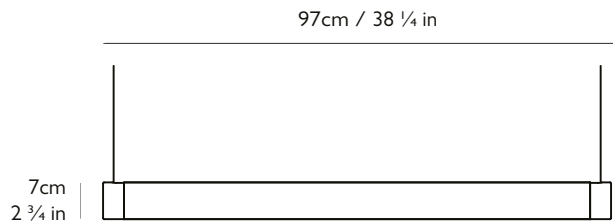

LEE BROOM

TUBE LIGHT

PLEASE NOTE

Please allow for 25.4cm x 7.6cm x 7.6cm (10 in x 3 in x 3 in) in ceiling cavity to fit LED driver.

PRODUCT DETAILS

Name

Tube Light

Finish & Product Code	110-130V	220-240V
Brushed Brass ●	TU0110	TU0010
Polished Chrome ●	TU0111	TU0011

Dimensions

H 7cm x L 97cm / H 2 3/4 in x L 38 1/4 in

Suspension

Length: 300cm / 118 1/8 in

Adjustable cord

Transparent casing

Ceiling Plate / Canopy

2 x H 3cm x Dia 12cm / H 1 1/8 in x Dia 4 3/4 in