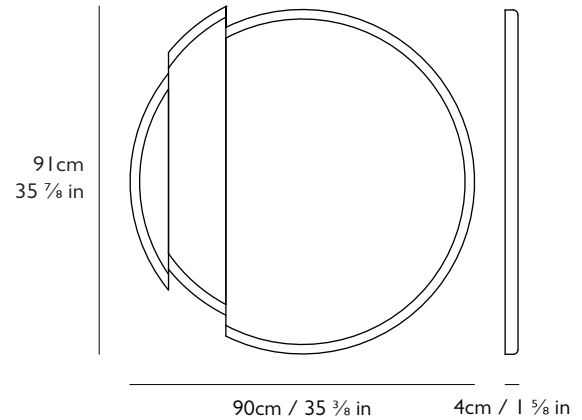

LEE BROOM

SPLIT MIRROR ROUND

PRODUCT DETAILS

Name
Split Mirror Round

Product Code
Split Mirror Round SPL0020

Materials
Mirror glass, black satin lacquer frame

Year of Design
2015

Dimensions
H 91 cm x W 90 cm x D 4 cm / H 35 7/8 in x W 35 3/8 in x D 1 5/8 in

Weight
Product (net) 40 kg / 88 lb

For more information please contact:

US & Canada Inquiries: +1 212 804 8477 - sales@leebroom.com

UK & Global Inquiries: +44 207 820 0742 - 95 Rivington Street, London, EC2A 3AY - info@leebroom.com