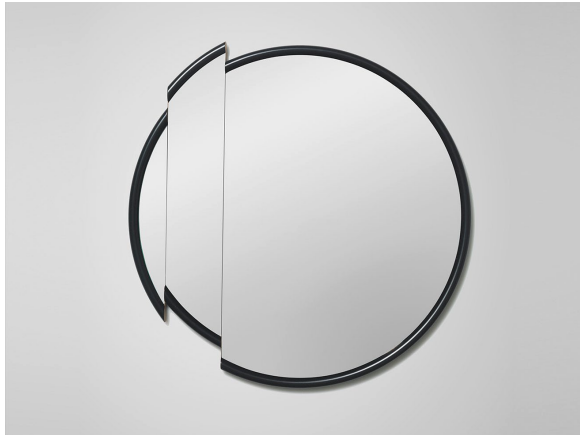

LEE BROOM

SPLIT MIRROR ROUND

PRODUCT DETAILS

Name
Split Mirror Round

Product Code
Split Mirror Round SPL0020

Materials
Mirror glass, black satin lacquer frame

Year of Design
2015

Dimensions
H 91 cm x W 90 cm x D 4 cm / H 35 7/8 in x W 35 3/8 in x D 1 5/8 in