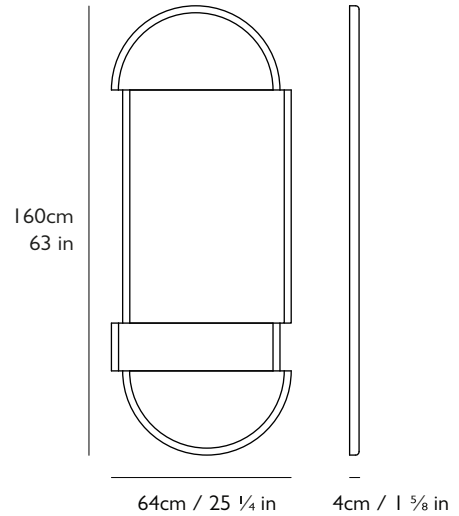

LEE BROOM

SPLIT MIRROR LONG

PRODUCT DETAILS

Name
Split Mirror Long

Product Code
Split Mirror Long SPL0030

Materials
Mirror glass, black satin lacquer frame

Year of Design
2015

Dimensions
H 160cm x W 64cm x D 4cm / H 63 in x W 25 1/4 in x D 1 5/8 in

Weight
Product (net) 45kg / 99 lb

For more information please contact:

US & Canada Inquiries: +1 212 804 8477 - sales@leebroom.com

UK & Global Inquiries: +44 207 820 0742 - 95 Rivington Street, London, EC2A 3AY - info@leebroom.com