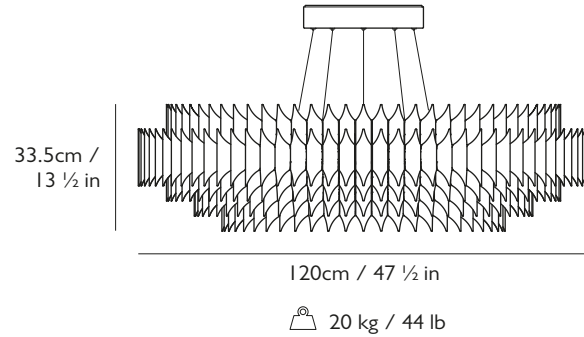

LEE BROOM

KING

PRODUCT DETAILS

Name	Year of Design
King Extra Large	2024

Product Code	110-130V	220-240V
King Extra Large	KIN0120	KIN0020

Materials

Aluminium with brushed gold finish

Brushed Gold

Illumination

126W / 220-240V or 110-130V / Integrated LED / 2700k

Dimming

Dimmable. Mains voltage. TRIAC / Leading edge

Dimensions

Ø 120 cm x H 33.5 cm / Ø 47 1/2 x H 13 1/2 in

Weight

Product (net) : 20 kg / 44 lb Crated - please contact us

Suspension

Length : 300 cm / 118 1/8 in (adjustable length)
5 x steel tensile wire & 1 x cord with transparent casing

Ceiling Plate / Canopy

Ø 32cm x H 6cm - Ø 12 5/8 in x H 2 3/8 in
in matching brushed gold finish with integrated LED driver

Certification

110-130V : UL, cULus
220-240V : CE, UKCA, CB