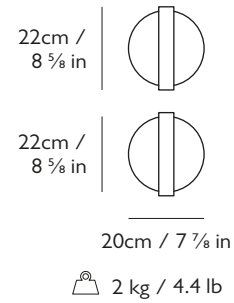

LEE BROOM

SOLSTICE

PRODUCT DETAILS

Name	Year of Design	
Solstice Wall Light	2024	

Product Code	110-130V	220-240V
Solstice Wall Light, brushed brass	SOL0110	SOL0010
Solstice Wall Light, blackened brass	SOL0111	SOL0011

Dimensions

H 22 cm x W 20 cm x D 22 cm / H 8 5/8 x W 7 7/8 x D 8 5/8 in

Weight

Product (net) : 2 kg / 4.4 lb Boxed (gross) : 4.5 kg / 9.9 lb

Wall Mount

Supplied with mounting plate for flush fitting to wall.