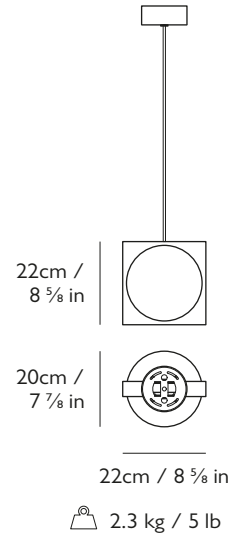

LEE BROOM

SOLSTICE

PRODUCT DETAILS

Name	Year of Design	
Solstice Pendant	2024	

Product Code	110-130V	220-240V
Solstice Pendant, brushed brass	SOL0120	SOL0020
Solstice Pendant, blackened brass	SOL0121	SOL0021

Materials

Opal glass & brass with brushed or blackened finish:

Brushed Brass Blackened Brass

Illumination 110-130V

9W, 2700 K

Bulb: E26, 9W LED, 800 lumen, 25,000 hrs (1x supplied), CRI 80

Illumination 220-240V

4.2W, 2700 K

Bulb: E27, 4.2W LED, 470 lumen, 15,000 hrs (1x supplied), CRI 80

Dimming

Dimmable. Mains voltage. TRIAC / Leading edge

Dimensions

H 22 cm x W 22 cm x D 20 cm / H 8 5/8 x W 8 5/8 x D 7 7/8 in

Weight

Product (net) : 2.3 kg / 5 lb Boxed (gross) : 4.75 kg / 10.5 lb

Suspension

Length : 300 cm / 118 1/8 in (adjustable length)

Gold or brown fabric cable

Ceiling Plate / Canopy

Ø 12 cm x H 5 cm / Ø 4 3/4 in x H 2 in