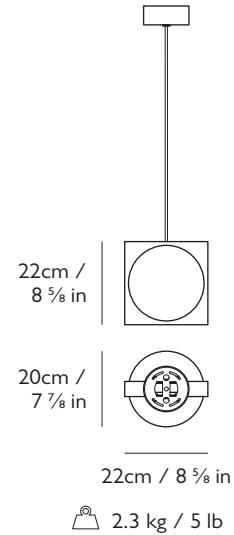

LEE BROOM

SOLSTICE

PRODUCT DETAILS

Name	Year of Design	
Solstice Pendant	2024	

Product Code	110-130V	220-240V
Solstice Pendant, brushed brass	SOL0120	SOL0020
Solstice Pendant, blackened brass	SOL0121	SOL0021

Materials

Opal glass & brass with brushed or blackened finish:

Illumination

5W / 220-240V or 110-130V / E27 or E26 / 2700k
Supplied with 5W dimmable E27/E26 LED bulb

Dimming

Dimmable. Mains voltage. TRIAC / Leading edge

Dimensions

H 22 cm x W 22 cm x D 20 cm / H 8 7/8 x W 8 7/8 x D 7 7/8 in

Weight

Product (net) : 2.3 kg / 5 lb   Boxed (gross) : 4.75 kg / 10.5 lb

Suspension

Length : 300 cm / 118 1/8 in (adjustable length)
Gold or brown fabric cable

Ceiling Plate / Canopy

Ø 12 cm x H 5 cm / Ø 4 3/4 in x H 2 in

Certification

110-130V : UL, cULus
220-240V : CE, UKCA, CB