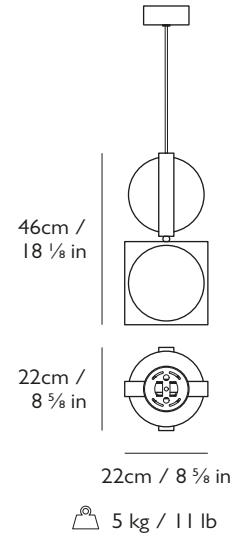

LEE BROOM

SOLSTICE

PRODUCT DETAILS

Name	Year of Design
Solstice Duo Pendant	2024

Product Code	110-130V	220-240V
Solstice Duo Pendant, brushed brass	SOL0130	SOL0030
Solstice Duo Pendant, blackened brass	SOL0131	SOL0031

8.4W, 2700 K

Bulb: E27, 4.2W LED, 470 lumen, 15,000 hrs (2x supplied), CRI 80

Dimming

Dimmable. Mains voltage. TRIAC / Leading edge

Dimensions

H 46 cm x W 22 cm x D 22 cm / H 18 1/8 x W 8 5/8 x D 8 5/8 in

Weight

Product (net) : 5 kg / 11 lb Boxed (gross) : 6.75 kg / 13.2 lb

Suspension

Length : 300 cm / 118 1/8 in (adjustable length)

Gold or brown fabric cable

Ceiling Plate / Canopy

Ø 12 cm x H 5 cm / Ø 4 3/4 in x H 2 in