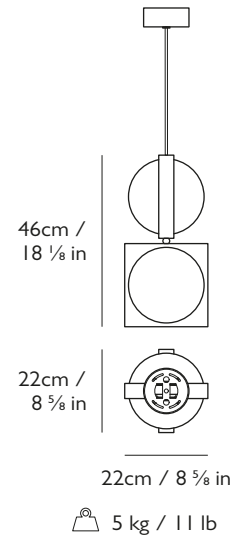

LEE BROOM

SOLSTICE

PRODUCT DETAILS

Name	Year of Design
Solstice Duo Pendant	2024

Product Code	110-130V	220-240V
Solstice Duo Pendant, brushed brass	SOL0130	SOL0030
Solstice Duo Pendant, blackened brass	SOL0131	SOL0031

Dimmable. Mains voltage. TRIAC / Leading edge

Dimensions

H 46 cm x W 22 cm x D 22 cm / H 18 1/8 x W 8 5/8 x D 8 5/8 in

Weight

Product (net) : 5 kg / 11 lb Boxed (gross) : 6.75 kg / 13.2 lb

Suspension

Length : 300 cm / 118 1/8 in (adjustable length)
Gold or brown fabric cable

Ceiling Plate / Canopy

Ø 12 cm x H 5 cm / Ø 4 3/4 in x H 2 in

Certification

110-130V : UL, cULus
220-240V : CE, UKCA, CB