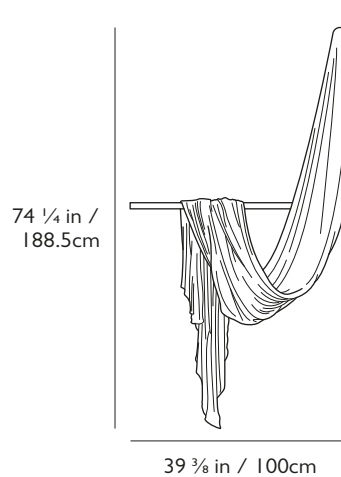

LEE BROOM

REQUIEM

Requiem Globe Light

Requiem Ring Light

Requiem Tube Light

Requiem Sphere Light

Name	Year of Design	
Requiem	2022	
Product Code	110-130V	220-240V
Requiem Globe Light	REQ0110	REQ0010
Requiem Ring Light	REQ0120	REQ0020
Requiem Tube Light	REQ0130	REQ0030
Requiem Sphere Light	REQ0140	REQ0040

Materials & Finishes

Fabric, plaster and opal glass

Information

Sizes are approximate.

Limited edition.

Products made to order on application.

Certification

110-130V : UL, cULus