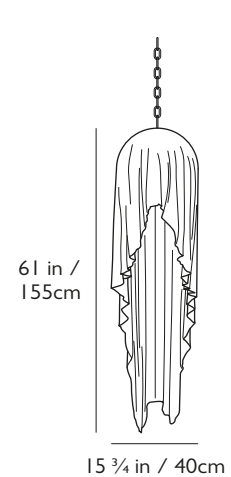

LEE BROOM

REQUIEM

Requiem Globe Light

Requiem Ring Light

Requiem Tube Light

Requiem Sphere Light

Name	Year of Design	
Requiem	2022	
Product Code	110-130V	220-240V
Requiem Globe Light	REQ0110	REQ0010
Requiem Ring Light	REQ0120	REQ0020
Requiem Tube Light	REQ0130	REQ0030
Requiem Sphere Light	REQ0140	REQ0040

Materials & Finishes

Fabric, plaster and opal glass

Information

Sizes are approximate.

Limited edition.

Products made to order on application.

Certification

110-130V : UL, cULus