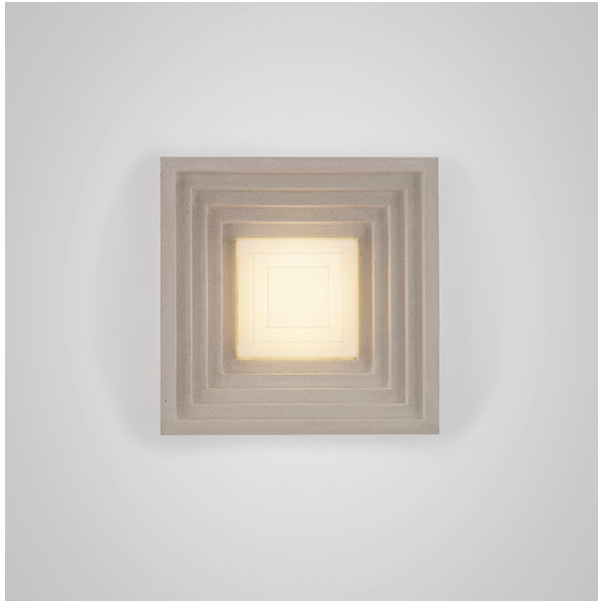

LEE BROOM

PANTHEUM

PRODUCT DETAILS

Name	Year of Design
Pantheum Wall Light	2022

Product Code	110-130V	220-240V
Pantheum Wall Light	PAN0120	PAN0020

Materials
Jesmonite with opal acrylic diffuser & brushed gold details

Jesmonite

Brushed gold

Illumination
10.4W / 220-240V or 110-130V / G9 / 2700k / CRI 80-89
Supplied with 4x 2.6W dimmable G9 LED bulbs

Dimming
Dimmable. Mains voltage. TRIAC / Leading edge

Dimensions
H 36 cm x W 36 cm x D 9.5 cm / H 14 1/8 x W 14 1/8 x D 3 1/4 in

Weight
Product (net) : 8 kg / 17.6 lb Boxed (gross) : 8.75 kg / 19.3 lb

Ceiling Plate / Canopy
Includes mounting plate to fit flush to wall

Certification
110-130V : UL, cULus
220-240V : CE, UKCA, CB