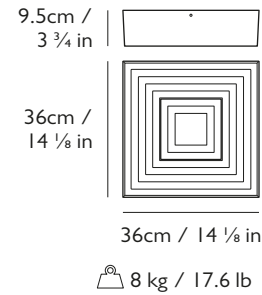

LEE BROOM

PANTHEUM

PRODUCT DETAILS

Name	Year of Design
Pantheum Wall Light	2022

Product Code	110-130V	220-240V
Pantheum Wall Light	PAN0120	PAN0020

Materials
Jesmonite with opal acrylic diffuser & brushed gold details

Illumination
10.4W / 220-240V or 110-130V / G9 / 2700k / CRI 80-89
Supplied with 4x 2.6W dimmable G9 LED bulbs

Dimming
Dimmable. Mains voltage. TRIAC / Leading edge

Dimensions
H 36 cm x W 36 cm x D 9.5 cm / H 14 1/8 x W 14 1/8 x D 3 1/4 in

Weight
Product (net) : 8 kg / 17.6 lb Boxed (gross) : 8.75 kg / 19.3 lb

Ceiling Plate / Canopy
Includes mounting plate to fit flush to wall

Certification
110-130V : UL, cULus
220-240V : CE, UKCA, CB