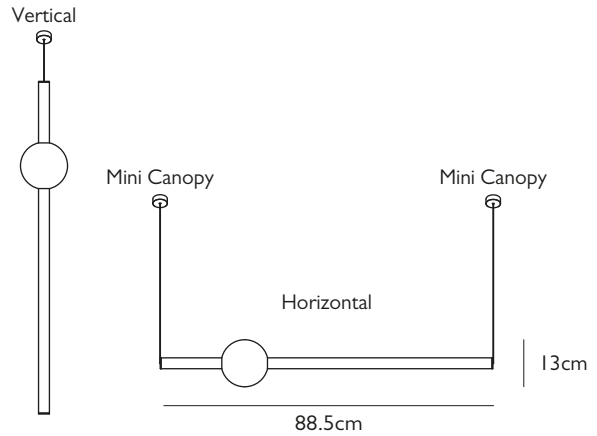

### LED Driver Dimensions

10cm x 6cm x 3cm

Suitable sized cavity / housing required for LED driver in ceiling or surface mounting.

Alternatively use deep canopy to mount LED driver in canopy.

#### Dimensions

H 13cm x W 88.5cm