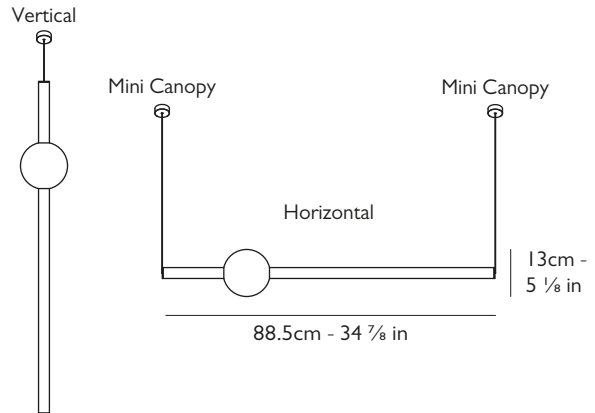

LEE BROOM

ORION GLOBE LIGHT (110-130V)

Must be installed with LED driver

LED driver to be installed remotely in suitable sized cavity / housing
Refer to LED driver specification sheet for correct size of LED driver supplied with your particular Orion set-up.

PRODUCT DETAILS

Name

Orion Globe Light

Finish & Product Code

Polished Gold ● ORI0110
Polished Gunmetal ● ORI0111

Materials

Opal glass globe, steel tube

Illumination

7.6W, 2700k, 377 lumen, 24VDC, CRI 85
Supplied with separate LED driver with 110-130V input.

Dimming

Dimmable. Lutron C.L dimmers recommended for up to 8 units
For more than 8 units, please contact us.

Certification

UL, cULus

Year of Design

2018

Dimensions

H 13cm x W 88.5cm - H 5 1/8 in x W 34 7/8 in

Suspension

Length: 500cm - 196 7/8 in
1 x Adjustable steel tensile wire & 1 x Cord with transparent casing
Kit to hang horizontally or vertically included.

Ceiling plate / Canopy

2 x mini canopies in matching finish to Orion.
H 1.55cm x Dia 4cm - H 5/8 in x Dia 1 5/8 in

Also available to order separately:

1 x Side Entry Adapter, which enables LED driver to be surface mounted (increases height of mini canopy to 3.1cm / 1 1/4 in).
1 x Deep Canopy that can mount LED driver in canopy if required (H 6.5cm x Dia 13cm - H 2 1/2 in x Dia 5 1/8 in).
1 x Ceiling plate cover for junction box to mount mini canopy.

Weight

Product (net): 2.41 kg / 5.31 lbs
Boxed (gross): 3.32 kg / 7.32 lbs

For more information please contact:

US & Canada Inquiries: +1 212 804 8477 - sales@leebroom.com

UK & Global Inquiries: +44 207 820 0742 - 95 Rivington Street, London, EC2A 3AY - info@leebroom.com

www.leebroom.com

0122rev18