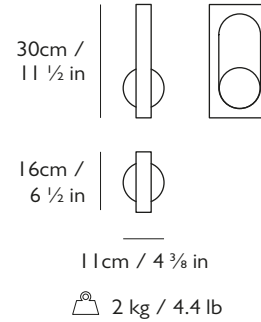

LEE BROOM

MYTHOS

PRODUCT DETAILS

Name	Year of Design
Mythos Wall Light	2024

Product Code	110-130V	220-240V
Mythos Wall Light, brushed brass	MYT0140	MYT0040
Mythos Wall Light, blackened brass	MYT0141	MYT0041

Materials

Opal glass & brass with brushed or blackened finish:

Illumination 110-130V

3W, 2700 K

Bulb: 1x supplied, G9, 3W LED, 300 lumen, 36,000 hrs, CRI 90+

Illumination 220-240V

2.6W, 2700 K

Bulb: 1x supplied, G9, 2.6W LED, 300 lumen, 15,000 hrs, CRI 80

Dimming

Dimmable. TRIAC / Leading edge / Trailing edge

Dimensions

H 30 cm x W 11 cm x D 16 cm / H 11 1/2 x W 4 3/8 x D 6 1/2 in

Weight

Product (net) : 2 kg / 4.4 lb   Boxed (gross) : 4.5 kg / 9.9 lb

Wall Mount

Supplied with mounting plate for flush fitting to wall.

Additional plate included for 110-130V customers to cover outlet box. Please contact your sales representative for more information.

Certification

110-130V : UL, cULus

220-240V : CE, UKCA, CB