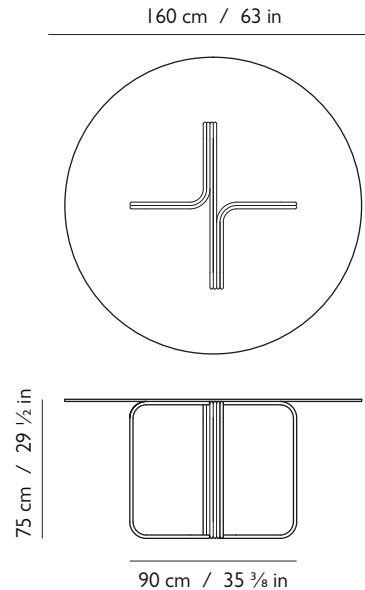

LEE BROOM

MUSICO TABLE

PRODUCT DETAILS

Name

Musico Table

Frame

18mm bent stainless steel tube available in 2 different finishes:

Polished Chrome

Dimensions

H 75 cm x W 160 cm x D 160 cm / H 29 1/2 in x W 63 in x D 63 in

Weight

74 kg / 163 lbs

Packaging

Frame and glass top crated separately:

Frame:

H 101 cm x W 106 cm x D 106 cm /
H 39 3/4 in x W 41 3/4 in x D 41 3/4 in
Crated weight (gross): 67 kg / 148 lbs

Top:

H 186 cm x W 62 cm x D 176 cm /
H 73 1/4 in x W 24 3/8 in x D 69 1/4 in
Crated weight (gross): 160 kg / 353 lbs

Estimated Dispatch

10-12 weeks Ex Works London