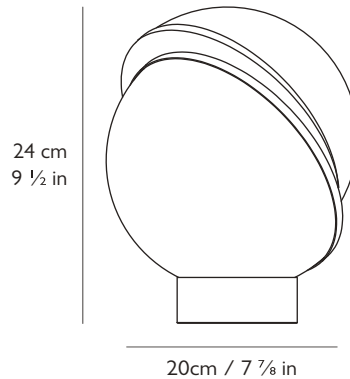

LEE BROOM

MINI CRESCENT TABLE LAMP

PRODUCT DETAILS

Name

Mini Crescent Table Lamp

Finish & Product Code	110-130v	220-240v
Mini Crescent Table Lamp	CRE0150	UK CRE0050 EU CRE0051

Materials

Opal acrylic, brushed brass, steel

Certification

UL, cUL (110-130v)
CE, CB (220-240v)

Year of Design

2016

Dimensions

H 24cm x Dia 20cm / H 9 1/2 in x Dia 7 7/8 in

Cord

Length: 200cm / 78 3/4 in
Gold fabric outer

Base

H 3.5cm x Dia 10cm / H 1 1/8 in x Dia 3 7/8 in
Round steel in brushed brass finish

Weight

Product (net) 0.95kg / 2 lb / Boxed (gross) 1.65kg / 3.6 lb

For more information please contact:

US & Canada Inquiries: +1 212 804 8477 - sales@leebroom.com