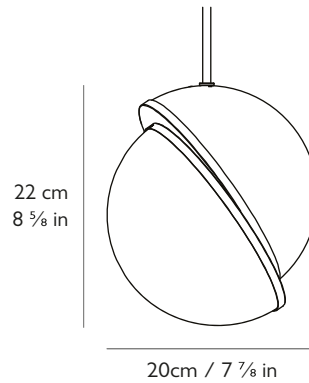

LEE BROOM

MINI CRESCENT LIGHT

PRODUCT DETAILS

Name

Mini Crescent Light

Finish & Product Code	110-130v	220-240v
Mini Crescent Light	CRE0140	CRE0040

Materials

Opal acrylic, brushed brass, steel

Illumination 110-130v

Bulb: E26, 9w LED, 2700k, 800 lumen, 25k hrs (1x supplied), CRI 80

Illumination 220-240v

Bulb: E27, 4.2w LED, 2700k, 470 lumen, 15k hrs (1x supplied), CRI 80

Dimming

Dimmable. Mains voltage. TRIAC / Leading edge

Certification

UL, cUL (110-130v)
CE, CB (220-240v)

Year of Design

2016

Dimensions

H 22cm x Dia 20cm / H 8 5/8 in x Dia 7 7/8 in

Suspension

Length: 300cm / 118 1/8 in
Adjustable cord
Gold fabric outer

Ceiling Plate / Canopy

H 3cm x Dia 12cm / H 1 1/8 in x Dia 4 3/4 in
Round steel in brushed brass finish

Weight

Product (net) 1.1kg / 2.4 lb / Boxed (gross) 1.85kg / 4 lb

For more information please contact:

US & Canada Inquiries: +1 212 804 8477 - sales@leebroom.com

UK & Global Inquiries: +44 207 820 0742 - 95 Rivington Street, London, EC2A 3AY - info@leebroom.com

www.leebroom.com

0325rev08