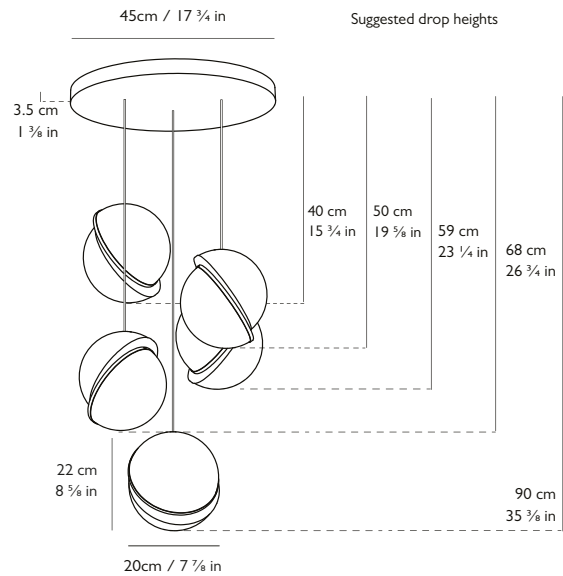

LEE BROOM

MINI CRESCENT CHANDELIER 5 PIECE

PRODUCT DETAILS

Name

Mini Crescent Chandelier 5 Piece

Finish & Product Code 110-130v 220-240v

Mini Crescent Chandelier 5 Piece CRE0180 CRE0080

Materials

Opal acrylic, brushed brass, steel

Illumination 110-130v

45w, 2700k, 990 lumen

Bulb: E26, 9w LED, 800 lumen, 25k hrs (5x supplied), CRI 80

Illumination 220-240v

31.5w, 2700k, 700 lumen

Bulb: E27, 6.3w LED, 470 lumen, 25k hrs (5x supplied), CRI 80

5 x H 22cm x Dia 20cm / H 8 5/8 in x Dia 7 7/8 in

Suspension

Length: 5 x 300cm / 118 1/8 in

Adjustable cord

Gold fabric outer

Ceiling Plate / Canopy

H 3.5cm x Dia 45cm / H 1 3/8 in x Dia 17 3/4 in

Round steel in brushed brass finish