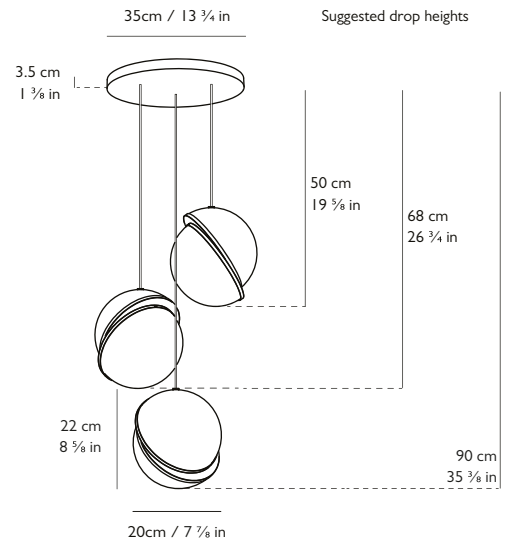

LEE BROOM

MINI CRESCENT CHANDELIER 3 PIECE

PRODUCT DETAILS

Name

Mini Crescent Chandelier 3 Piece

Finish & Product Code 110-130v 220-240v

Mini Crescent Chandelier 3 Piece CRE0160 CRE0060

Materials

Opal acrylic, brushed brass, steel

Illumination 110-130v

27w, 2700k

Bulb: E26, 9w LED, 800 lumen, 25k hrs (3x supplied), CRI 80

Illumination 220-240v

12.6w, 2700k

Bulb: E27, 4.2w LED, 470 lumen, 15k hrs (3x supplied), CRI 80

Dimming

Dimmable. Mains voltage. TRIAC / Leading edge

Certification

UL, cUL (110-130v)

CE, CB (220-240v)

Year of Design

2016

Dimensions

3 x H 22cm x Dia 20cm / H 8 5/8 in x Dia 7 7/8 in

Suspension

Length: 3 x 300cm / 118 1/8 in

Adjustable cord

Gold fabric outer

Ceiling Plate / Canopy

H 3.5cm x Dia 35cm / H 1 3/8 in x Dia 13 3/4 in

Round steel in brushed brass finish

Weight

Product (net) 4.75kg / 10.4 lb / Boxed (gross) 4.95kg / 10.9 lb

For more information please contact:

US & Canada Inquiries: +1 212 804 8477 - sales@leebroom.com

UK & Global Inquiries: +44 207 820 0742 - 95 Rivington Street, London, EC2A 3AY - info@leebroom.com

www.leebroom.com

0325rev08