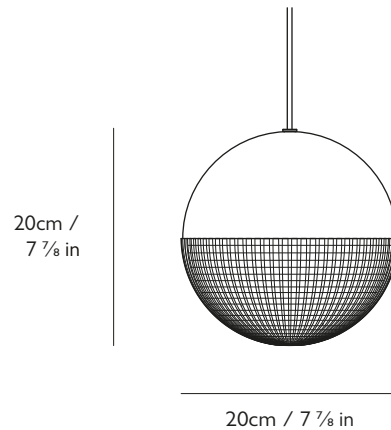

LEE BROOM

LITTLE LENS FLAIR PENDANT LIGHT

PRODUCT DETAILS

Name

Little Lens Flair Pendant Light

Finish & Product Code	110-130v	220-240v
Matte Black ●	LLF0111	LLF0011
Brushed Brass ●	LLF0110	LLF0010

Materials

Steel, transparent polycarbonate

Illumination 110-130v

4.5w, 2700k, 300 lumen

Bulb: E26, 4.5w LED, 350 lumen, 15k hrs (1x supplied), CRI 80

Illumination 220-240v

5w, 2700k, 380 lumen

Bulb: E27, 5w LED, 470 lumen, 15k hrs (1x supplied), CRI 80

H 20cm x Dia 20cm / H 7 7/8 in x Dia 7 7/8 in

Suspension

Length: 300cm / 118 1/8 in

Adjustable cord

Black or gold fabric outer

Ceiling plate / Canopy

H 3cm x Dia 12cm / H 1 1/8 in x Dia 4 3/4 in

Round steel in matching finish