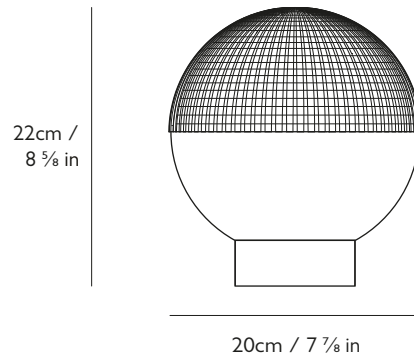

LEE BROOM

LITTLE LENS FLAIR TABLE LAMP

PRODUCT DETAILS

Name

Little Lens Flair Table Lamp

Finish & Product Code

	110-130v	220-240v
Matte Black	● LLF0121	LLF0021
Brushed Brass	● LLF0120	LLF0020

Materials

Dimming

Dimmable. Mains voltage. TRIAC / Leading edge.

Certification

UL, cUL (110-130v)
CE, CB (220-240v)

Year of Design

2019

Dimensions

H 22cm x Dia 20cm / H 8 5/8 in x Dia 7 7/8 in

Cord

Length: 200cm / 78 3/4 in

with in-line switch

Black or gold fabric outer

Base

H 3.5cm x Dia 10cm / H 1 1/8 in x Dia 3 7/8 in

Round steel matching finish

Weight