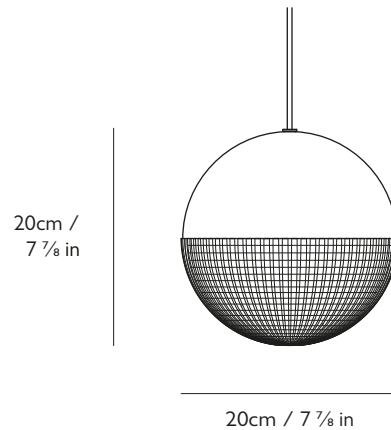

LEE BROOM

LITTLE LENS FLAIR PENDANT LIGHT

PRODUCT DETAILS

Name

Little Lens Flair Pendant Light

Finish & Product Code

	110-130v	220-240v
Matte Black ●	LLF0111	LLF0011
Brushed Brass ●	LLF0110	LLF0010

Materials

Steel, transparent polycarbonate

Illumination 110-130v

9w, 2700k

Bulb: E26, 9w LED, 800 lumen, 25k hrs (1x supplied), CRI 80

Illumination 220-240v

4.2w, 2700k

Bulb: E27, 4.2w LED, 470 lumen, 15k hrs (1x supplied), CRI 80

H 20cm x Dia 20cm / H 7 7/8 in x Dia 7 7/8 in

Suspension

Length: 300cm / 118 1/8 in

Adjustable cord

Black or gold fabric outer

Ceiling plate / Canopy

H 3cm x Dia 12cm / H 1 1/8 in x Dia 4 3/4 in

Round steel in matching finish