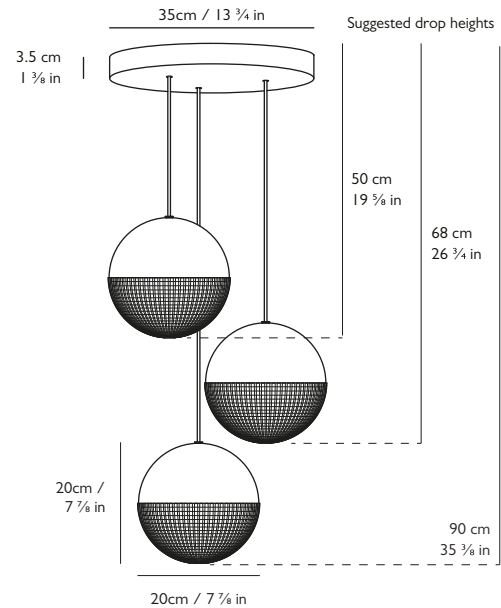

LEE BROOM

LITTLE LENS FLAIR CHANDELIER 3 PIECE

PRODUCT DETAILS

Name

Little Lens Flair Chandelier 3 Piece

Finish & Product Code	I 110-130v	220-240v
Matte Black ●	LLF0131	LLF0031
Brushed Brass ●	LLF0130	LLF0030

Materials

Steel, transparent polycarbonate

Illumination I 110-130v

27w, 2700k

Bulb: E26, 9w LED, 800 lumen, 25k hrs (3x supplied), CRI 80

Illumination 220-240v

12.6w, 2700k

Bulb: E27, 4.2w LED, 470 lumen, 15k hrs (3x supplied), CRI 80

Dimming

Dimmable. Mains voltage. TRIAC / Leading edge.

Certification

UL, cUL (I 110-130v)
CE, CB (220-240v)

Year of Design

2019

Dimensions

3 x H 20cm x Dia 20cm / H 7 7/8 in x Dia 7 7/8 in

Suspension

Length: 3 x 300cm / 78 3/4 in

Adjustable cord

Black or gold fabric outer

Ceiling Plate / Canopy

H 3.5cm x Dia 35cm / H 1 3/8 in x Dia 13 3/4 in

Round steel matching matte black or brushed brass finish