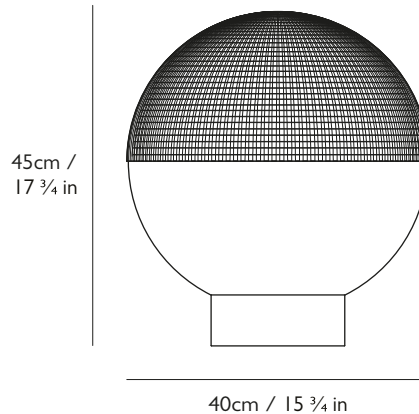

LEE BROOM

LENS FLAIR TABLE LAMP

PRODUCT DETAILS

Name

Lens Flair Table Lamp

Finish & Product Code

Finish	110-130v	220-240v
Matte Black ●	LEN0121	LEN0021
Brushed Brass ●	LEN0120	LEN0020

Materials

Dimming

Dimmable. Mains voltage. TRIAC / Leading edge.

Certification

UL, cUL (110-130v)
CE, CB (220-240v)

Year of Design

2018

Dimensions

H 45cm x Dia 40cm / H 17 3/4 in x Dia 15 3/4 in

Cord

Length: 200cm / 78 3/4 in

with in-line switch

Black or gold fabric outer

Base

H 7cm x Dia 18.4cm / H 2 3/4 in x Dia 7 1/4 in

Round steel in matching matte black or brushed brass finish

Weight