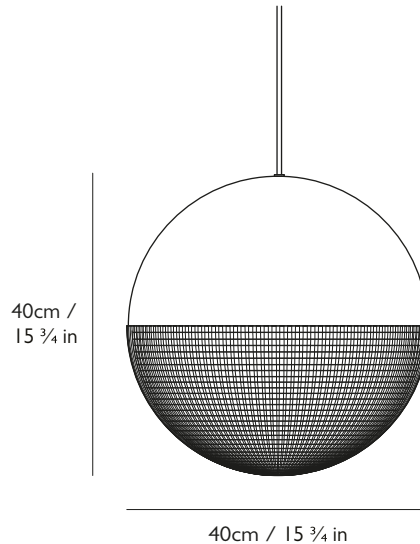

LEE BROOM

LENS FLAIR PENDANT LIGHT

PRODUCT DETAILS

Name

Lens Flair Pendant Light

Finish & Product Code

	110-130v	220-240v
Matte Black ●	LEN0111	LEN0011
Brushed Brass ●	LEN0110	LEN0010

Materials

Steel, transparent polycarbonate

Illumination 110-130v

11w, 2700k

Bulb: E26, 11w LED, 1100 lumen, 25k hrs (1x supplied), CRI 92

Illumination 220-240v

11w, 2700k

Bulb: E27, 11w LED, 1521 lumen, 15k hrs (1x supplied), CRI 80

Dimming

Dimmable. Mains voltage. TRIAC / Leading edge.

Certification

UL, cUL (110-130v)
CE, CB (220-240v)

Year of Design

2018

Dimensions

H 40cm x Dia 40cm / H 15 3/4 in x Dia 15 3/4 in

Suspension

Length: 300cm / 118 1/8 in

Adjustable cord

Black or gold fabric outer

Ceiling plate / Canopy

H 3cm x Dia 12cm / H 1 1/8 in x Dia 4 3/4 in

Round steel in matching matte black or brushed brass finish

Weight

Product (net): 5 kg / 11 lbs

Boxed (gross): 6.1 kg / 13.45 lbs

For more information please contact:

US & Canada Inquiries: +1 212 804 8477 - sales@leebroom.com

UK & Global Inquiries: +44 207 820 0742 - 95 Rivington Street, London, EC2A 3AY - info@leebroom.com

www.leebroom.com

0325rev04