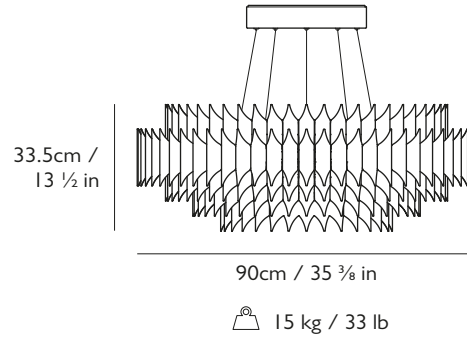

LEE BROOM

KING

PRODUCT DETAILS

Name	Year of Design
King Large	2024

Product Code	110-130V	220-240V
King Large	KIN0110	KIN0010

Materials

Aluminium with brushed gold finish

Brushed Gold

Illumination

86W / 220-240V or 110-130V / Integrated LED / 2700k

Dimming

Dimmable. Mains voltage. TRIAC / Leading edge

Dimensions

Ø 90 cm x H 33.5 cm / Ø 35 3/8 x H 13 1/2 in

Weight

Product (net) : 15 kg / 33 lb Crated - please contact us

Suspension

Length : 300 cm / 118 1/8 in (adjustable length)
5 x steel tensile wire & 1 x cord with transparent casing

Ceiling Plate / Canopy

Ø 32cm x H 6cm - Ø 12 5/8 in x H 2 3/8 in
in matching brushed gold finish with integrated LED driver

Certification

110-130V : UL, cULus
220-240V : CE, UKCA, CB