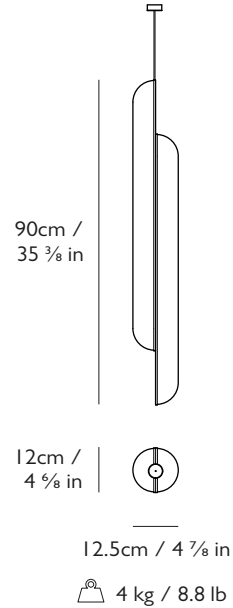

LEE BROOM

GEMINI

PRODUCT DETAILS

Name	Year of Design
Gemini Horizontal	2024

Product Code	110-130V	220-240V
Gemini Vertical	GEM0120	GEM0020

Materials

Brushed brass & opal acrylic

Illumination

40W / 24V DC - Requires driver / 2700k
Supplied with separate LED driver with 110-130V/220-240V input.

Dimming

Dimmable. TRIAC / Leading edge / Trailing edge

Dimensions

H 90 cm x W 12.5 cm x D 12 cm / H 35 3/8 x W 4 7/8 x D 4 7/8 in

Weight

Product (net) : 4 kg / 8.8 lb Boxed (gross) : 6.5 kg / 14.33 lb

Suspension

Length : 300 cm / 118 1/8 in (adjustable length)
1 x steel tensile wire & 1 x cord with transparent casing

Ceiling Plate / Canopy

1 x Mini Canopy, in matching brushed brass finish,
Ø 4cm x H 1.55cm - Ø 1 5/8 in x H 5/8 in

Also available to order separately:

1 x Large Canopy with integrated LED driver
Ø 25cm x H. 6cm - Ø 9 7/8 x H. 1 5/8 in.