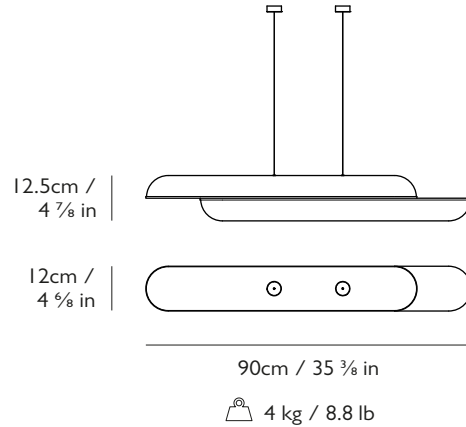

LEE BROOM

GEMINI

PRODUCT DETAILS

Name	Year of Design
Gemini Horizontal	2024

Product Code	110-130V	220-240V
Gemini Horizontal	GEM0110	GEM0010

Materials

Brushed brass & opal acrylic

Illumination

40W / 24V DC - Requires driver / 2700k
Supplied with separate LED driver with 110-130V/220-240V input.

Dimming

Dimmable. TRIAC / Leading edge / Trailing edge

Dimensions

H 12.5 cm x W 90 cm x D 12 cm / H 4 7/8 x W 35 3/8 x D 4 6/8 in

Weight

Product (net) : 4 kg / 8.8 lb   Boxed (gross) : 6.5 kg / 14.33 lb

Suspension

Length : 300 cm / 118 1/8 in (adjustable length)
2x cord with transparent casing

Ceiling Plate / Canopy

2 x Mini Canopies, in matching brushed brass finish,
Ø 4cm x H 1.55cm - Ø 1 5/8 in x H 5/8 in

Also available to order separately:

1 x Large Canopy with integrated LED driver, suspends both cables
Ø 25cm x H. 6cm - Ø 9 7/8 x H. 1 5/8 in.

Certification

110-130V : UL, cULus
220-240V : CE, UKCA, CB