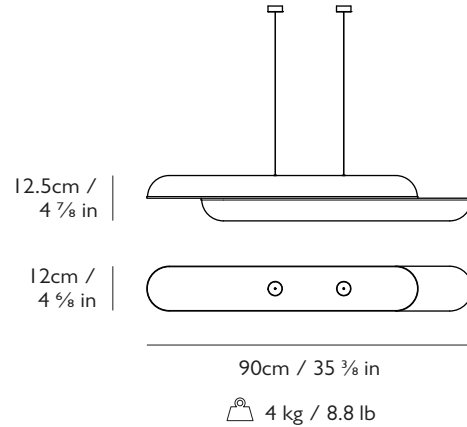

LEE BROOM

GEMINI

PRODUCT DETAILS

Name	Year of Design	
Gemini Horizontal	2024	
Product Code	110-130V	220-240V
Gemini Horizontal	GEM0110	GEM0010

Materials

Brushed brass & opal acrylic

Illumination

40W / 24V DC - Requires driver / 2700k
Supplied with separate LED driver with 110-130V/220-240V input.

Dimming

Dimmable. TRIAC / Leading edge / Trailing edge

Dimensions

H 12.5 cm x W 90 cm x D 12 cm / H 4 7/8 x W 35 3/8 x D 4 6/8 in

Weight

Product (net) : 4 kg / 8.8 lb   Boxed (gross) : 6.5 kg / 14.33 lb

Suspension

Length : 300 cm / 118 1/8 in (adjustable length)
2x cord with transparent casing

Ceiling Plate / Canopy

2 x Mini Canopies, in matching brushed brass finish,
Ø 4cm x H 1.55cm - Ø 1 5/8 in x H 5/8 in

Also available to order separately:

1 x Large Canopy with integrated LED driver, suspends both cables
Ø 25cm x H. 6cm - Ø 9 7/8 x H. 1 5/8 in.

Certification

110-130V : UL, cULus
220-240V : CE, UKCA, CB