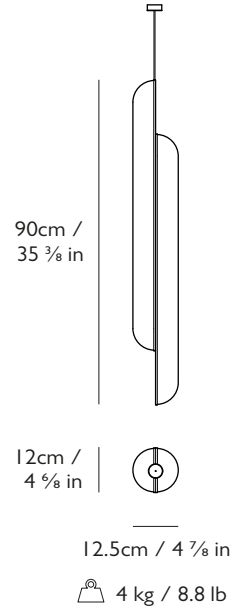

LEE BROOM

GEMINI

PRODUCT DETAILS

Name	Year of Design
Gemini Horizontal	2024

Product Code	110-130V	220-240V
Gemini Vertical	GEM0120	GEM0020

Materials

Brushed brass & opal acrylic

Illumination

40W / 24V DC - Requires driver / 2700k
Supplied with separate LED driver with 110-130V/220-240V input.

Dimming

Dimmable. TRIAC / Leading edge / Trailing edge

Dimensions

H 90 cm x W 12.5 cm x D 12 cm / H 35 3/8 x W 4 7/8 x D 4 7/8 in

Weight

Product (net) : 4 kg / 8.8 lb   Boxed (gross) : 6.5 kg / 14.33 lb

Suspension

Length : 300 cm / 118 1/8 in (adjustable length)
1 x steel tensile wire & 1 x cord with transparent casing

Ceiling Plate / Canopy

1 x Mini Canopy, in matching brushed brass finish,
Ø 4cm x H 1.55cm - Ø 1 5/8 in x H 5/8 in

Also available to order separately:

1 x Large Canopy with integrated LED driver
Ø 25cm x H. 6cm - Ø 9 7/8 x H. 1 5/8 in.

Certification

110-130V : UL, cULus
220-240V : CE, UKCA, CB