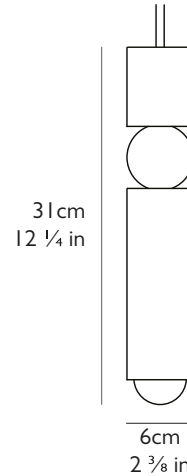

LEE BROOM

FULCRUM LIGHT

PRODUCT DETAILS

Name

Fulcrum Light

Finish & Product Code	110-130v	220-240v
Polished Gold ●	FUL0161	FUL0061
Polished Chrome ●	FUL0160	FUL0060
Matte Black ●	FUL0170	FUL0070

Materials

Steel, glass

Certification

UL, cUL (110-130v)

CE, CB (220-240v)

Year of Design

2015

Dimensions

H 31cm x Dia 6cm / H 12 1/4 in x Dia 2 3/8 in

Suspension

Length: 300cm / 118 1/8 in

Adjustable cord

Gold fabric outer

Ceiling Plate / Canopy

H 3cm x Dia 12cm / H 1 1/8 in x Dia 4 3/4 in

Round steel in matching finish

Weight

Product (net) 1.05kg / 2.3 lb / Boxed (gross) 2.7kg / 5.95 lb