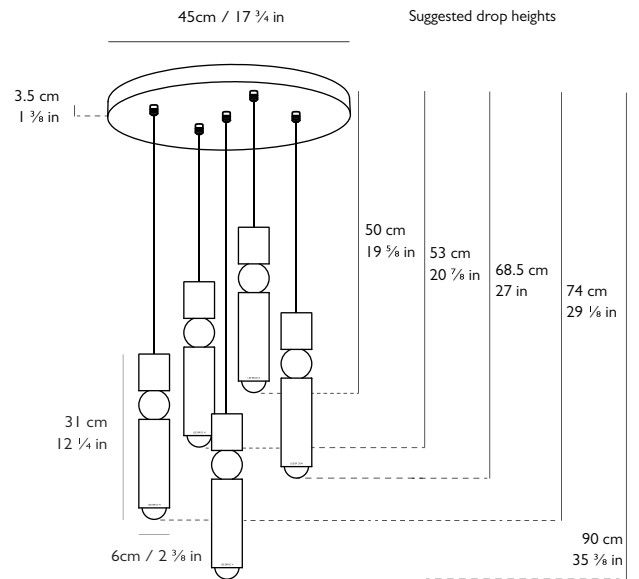

LEE BROOM

FULCRUM CHANDELIER 5 PIECE

PRODUCT DETAILS

Name

Fulcrum Chandelier 5 Piece

Finish & Product Code	110-130v	220-240v
Polished Gold ●	FUL0163	FUL0063
Polished Chrome ●	FUL0162	FUL0062
Matte Black ●	FUL0164	FUL0064

Materials

Steel, glass

Illumination 110-130v

25w, 2700k

Bulb: E26, 5w LED, 350 lumens, 15k hrs (5x supplied), CRI 82

Illumination 220-240v

21w, 2700k

Bulb: E27, 4.2w LED, 470 lumen, 25k hrs (5x supplied), CRI 80

5 x H 31cm x Dia 6cm / H 12 1/4 in x Dia 2 3/8 in

Suspension

Length: 5 x 300cm / 118 1/8 in

Adjustable cord

Matching fabric outer

Ceiling Plate / Canopy

H 3.5cm x Dia 45cm / H 1 3/8 in x Dia 17 3/4 in

Round steel in matching finish