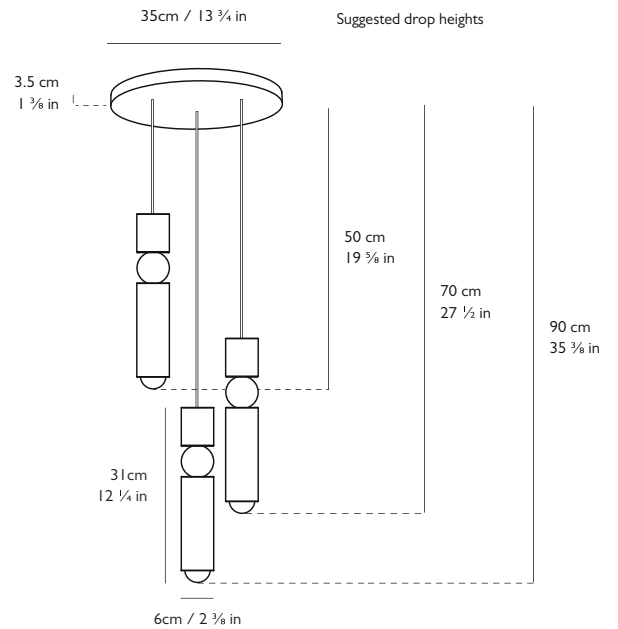

LEE BROOM

FULCRUM CHANDELIER 3 PIECE

PRODUCT DETAILS

Name

Fulcrum Chandelier 3 Piece

Finish & Product Code	110-130v	220-240v
Polished Gold	● FUL0172	FUL0072
Polished Chrome	● FUL0171	FUL0071
Matte Black	● FUL0173	FUL0073

Materials

Steel, glass

Illumination 110-130v

15w, 2700k

Bulb: E26, 5w LED, 350 lumen, 15k hrs (3x supplied), CRI 82

Illumination 220-240v

12.6w, 2700k

Bulb: E27, 4.2w LED, 470 lumen, 25k hrs (3x supplied), CRI 80

Dimming

Dimmable. Mains voltage. TRIAC / Leading edge

Certification

UL, cUL (110-130v)

CE, CB (220-240v)

Year of Design

2015

Dimensions

3 x H 31 cm x Dia 6 cm / H 12 1/4 in x Dia 2 3/8 in

Suspension

Length: 3 x 300cm / 118 1/8 in

Adjustable cord

Matching fabric outer

Ceiling Plate / Canopy

H 3.5cm x Dia 35cm / H 1 3/8 in x Dia 13 3/4 in

Round steel in matching finish

Weight

Product (net) 5.45kg / 12 lb / Boxed (gross) 5.7kg / 12.5 lb

For more information please contact:

US & Canada Inquiries: +1 212 804 8477 - sales@leebroom.com

UK & Global Inquiries: +44 207 820 0742 - 95 Rivington Street, London, EC2A 3AY - info@leebroom.com

www.leebroom.com

0325rev08