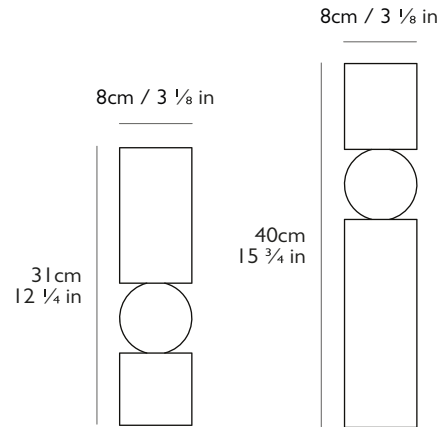

LEE BROOM

FULCRUM CANDLESTICK TRAVERTINE

PRODUCT DETAILS

Name

Fulcrum Candlestick Travertine

Product Code

Travertine Large FUL0045
Travertine Small FUL0046

Materials

Travertine

Year of Design

2021

Dimensions

Large H 40cm x Dia 8cm / H 15 3/4 in x Dia 3 1/8 in
Small H 31cm x Dia 8cm / H 12 1/4 in x Dia 3 1/8 in

Weight

Large (net) 4.9kg / 10.8 lb / Boxed (gross) 5.45kg / 12 lb
Small (net) 3.65kg / 8 lb / Boxed (gross) 3.9kg / 8.5 lb

Care

Clean by hand with a soft non-abrasive cloth.
Clean with warm (but not hot) water.