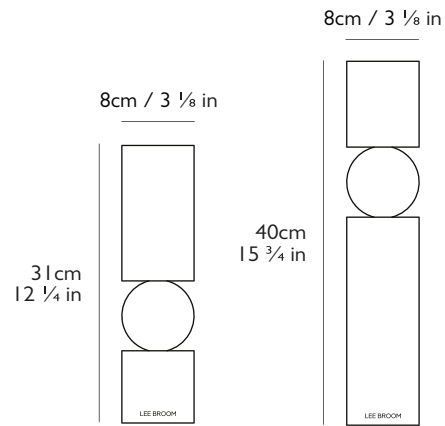

LEE BROOM

FULCRUM CANDLESTICK BLACK MARBLE

PRODUCT DETAILS

Name

Fulcrum Candlestick Black Marble

Product Code

Black Marble Small

FUL0051

Black Marble Large

FUL0052

Materials

Nero Marquina Marble

Year of Design

2014

Dimensions

Small H 31 cm x Dia 8 cm / H 12 1/4 in x Dia 3 1/8 in

Large H 40 cm x Dia 8 cm / H 15 3/4 in x Dia 3 1/8 in

Weight

Small (net) 3.65kg / 8 lb / Boxed (gross) 3.9kg / 8.5 lb

Large (net) 4.9kg / 10.8 lb / Boxed (gross) 5.45kg / 12 lb

Notes

Clean by hand with a soft non-abrasive cloth. Clean with warm (but not hot) water.

For more information please contact:

US & Canada Inquiries: +1 212 804 8477 - sales@leebroom.com

UK & Global Inquiries: +44 207 820 0742 - 95 Rivington Street, London, EC2A 3AY - info@leebroom.com

www.leebroom.com

0118rev05