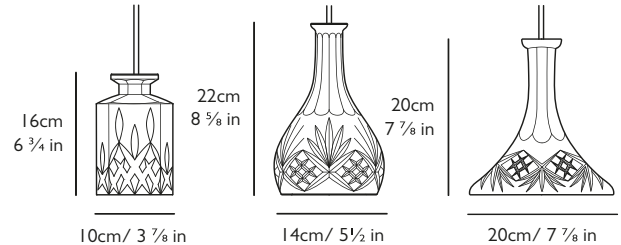

LEE BROOM

DECANTERLIGHT

PRODUCT DETAILS

Name

Decanterlight

Finish & Product Code	110-130v	220-240v
Decanterlight Tulip	NDC0152	NDC0052
Decanterlight Bell	NDC0151	NDC0051
Decanterlight Square	NDC0150	NDC0050

Materials

Lead crystal, brushed brass, steel

Illumination 110-130v

2w, 2700k

Bulb: E26, 2w LED, 100 lumen, 25k hrs (1x supplied), CRI 80

Illumination 220-240v

3.4w, 2700k

Bulb: E27, 3.4w LED, 470 lumen, 10k hrs (1x supplied), CRI 80

Dimming

Dimmable. Mains voltage. TRIAC / Leading edge.

Certification

UL, cUL (110-130v)

CE, CB (220-240v)

Year of Design

2014

Dimensions

Tulip x H 20cm x Dia 20cm / H 7 7/8 in x Dia 7 7/8 in

Bell x H 22cm x Dia 14cm / H 8 5/8 in x Dia 5 1/2 in

Square x H 16cm x Dia 10cm / H 6 1/4 in x Dia 3 7/8 in

Suspension

Length: 300cm / 118 1/8 in

Adjustable cord

Gold fabric outer

Ceiling Plate / Canopy

H 3cm x Dia 12cm / H 1 1/8 in x Dia 4 3/4 in

Round steel in brushed brass finish

Weight

Tulip: Product (net) 1.75kg / 3.85 lb / Boxed (gross) 2.05kg / 4.5 lb

Bell: Product (net) 1.2kg / 2.6 lb / Boxed (gross) 1.4kg / 3 lb

Square: Product (net) 1.4kg / 3 lb / Boxed (gross) 1.55kg / 3.4 lb

For more information please contact:

US & Canada Inquiries: +1 212 804 8477 - sales@leebroom.com

UK & Global Inquiries: +44 207 820 0742 - 95 Rivington Street, London, EC2A 3AY - info@leebroom.com

www.leebroom.com

0325rev10