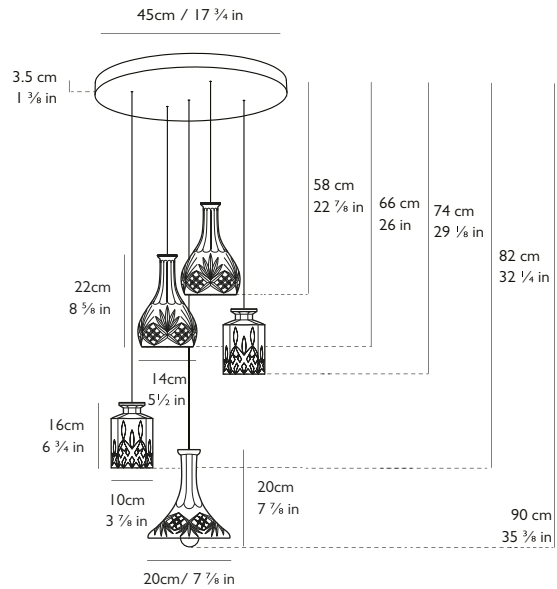

LEE BROOM

DECANTERLIGHT CHANDELIER 5 PIECE

PRODUCT DETAILS

Name

Decanterlight Chandelier 5 Piece

Finish & Product Code	110-130v	220-240v
Chandelier 5 Piece	NDC0153	NDC0053

Materials

Lead crystal, brushed brass, steel

Illumination 110-130v

10w, 2700k

Bulb: E26, 2w LED, 100 lumen, 25k hrs (5x supplied), CRI 80

Illumination 220-240v

17w, 2700k

Bulb: E27, 3.4w LED, 470 lumen, 10k hrs (5x supplied), CRI 80

Dimming

Dimmable. Mains voltage. TRIAC / Leading edge.

Certification

UL, cUL (110-130v)

CE, CB (220-240v)

Year of Design

2013

Dimensions

1 x Tulip @ H 20cm x Dia 20cm / H 7 7/8 in x Dia 7 7/8 in
 2 x Bell @ H 22cm x Dia 14cm / H 8 3/8 in x Dia 5 1/2 in
 2 x Square @ H 16cm x Dia 10cm / H 6 1/4 in x Dia 3 7/8 in

Suspension

Length: 5 x 300cm / 118 1/8 in

Adjustable cord

Gold fabric outer

Ceiling Plate / Canopy

H 3.5cm x Dia 45cm / H 1 3/8 in x Dia 17 3/4 in

Round steel in satin white finish

Weight