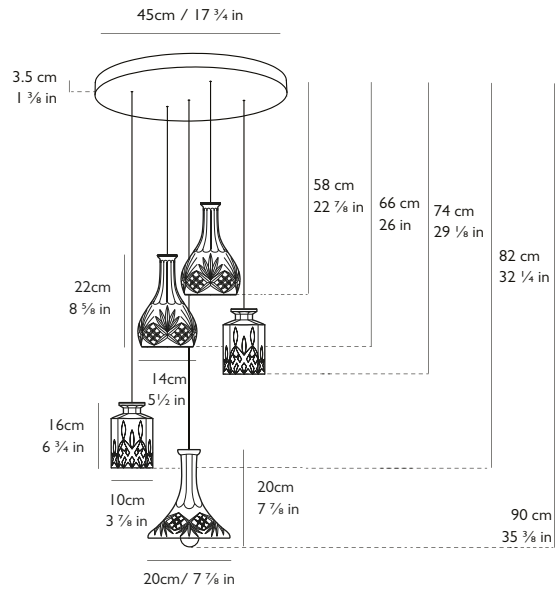

LEE BROOM

DECANTERLIGHT CHANDELIER 5 PIECE

PRODUCT DETAILS

Name

Decanterlight Chandelier 5 Piece

Finish & Product Code	110-130v	220-240v
Chandelier 5 Piece	NDC0153	NDC0053

Materials

Lead crystal, brushed brass, steel

1 x Tulip @ H 20cm x Dia 20cm / H 7 7/8 in x Dia 7 7/8 in
 2 x Bell @ H 22cm x Dia 14cm / H 8 3/8 in x Dia 5 1/2 in
 2 x Square @ H 16cm x Dia 10cm / H 6 1/4 in x Dia 3 7/8 in

Suspension

Length: 5 x 300cm / 118 1/8 in

Adjustable cord

Gold fabric outer

Ceiling Plate / Canopy

H 3.5cm x Dia 45cm / H 1 3/8 in x Dia 17 3/4 in

Round steel in satin white finish

Weight

Product (net) 13kg / 28.6 lb / Boxed (gross) 13.2kg / 29.1 lb