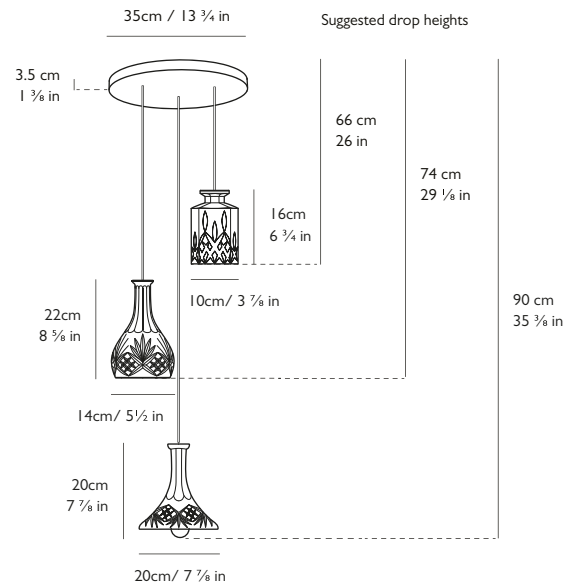

LEE BROOM

DECANTERLIGHT CHANDELIER 3 PIECE

PRODUCT DETAILS

Name

Decanterlight Chandelier 3 Piece

Finish & Product Code	I 110-130v	220-240v
Chandelier 3 Piece	NDC0170	NDC0070

Materials

Lead crystal, brushed brass, steel

Certification

UL, cUL (I 110-130v)
CE, CB (220-240v)

Year of Design

2013

Dimensions

I x Tulip @ H 20cm x Dia 20cm / H 7 7/8 in x Dia 7 7/8 in

I x Bell @ H 22cm x Dia 14cm / H 8 5/8 in x Dia 5 1/2 in

I x Square @ H 16cm x Dia 10cm / H 6 1/4 in x Dia 3 7/8 in

Suspension

Length: 3 x 300cm / 118 1/8 in

Adjustable cord

Gold fabric outer

Ceiling Plate / Canopy

H 3.5cm x Dia 35cm / H 1 3/8 in x Dia 13 3/4 in

Round steel in satin white finish

Weight