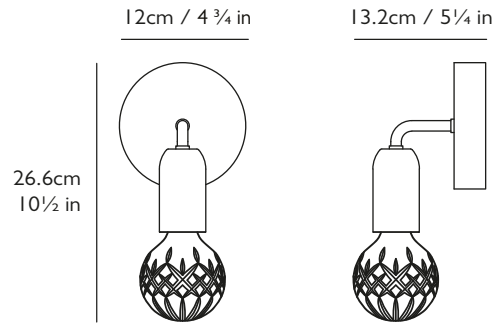

LEE BROOM

CRYSTAL BULB WALL LIGHT

PRODUCT DETAILS

Name

Crystal Bulb Wall Light

Product Code

110-130v 220-240v

Crystal Bulb Clear

CB0162 CB0061

Crystal Bulb Frosted

CB0161 CB0062

Materials

Clear or frosted lead crystal, steel

Illumination 110-130v

2w, 2700k, 100 lumen, do not use with halogen lamps; LED only
Bulb: E26, 2w LED, 100 lumen, 10k hrs (1x supplied), CRI 80

UL, cUL (110-130v)
CE, CB (220-240v)

Year of Design

2017

Dimensions

H 26.6cm x W 12cm x D 13.2cm / H 10 1/2 in x W 4 3/4 in x D 5 1/4 in

Wall Plate / Canopy

H 3cm x Dia 12cm / H 1 1/8 in x Dia 4 3/4 in
Round steel in brushed brass finish