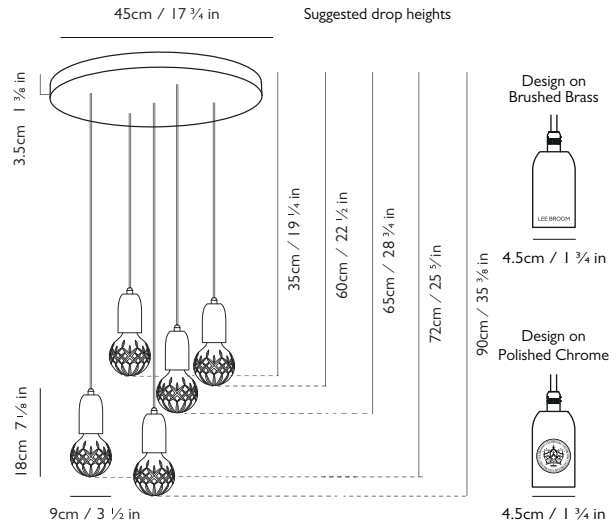

LEE BROOM

CRYSTAL BULB CHANDELIER 5 PIECE

PRODUCT DETAILS

Name

Crystal Bulb Chandelier 5 Piece

Product Code	110-130v	220-240v
Clear Crystal Bulb Brushed Brass	● CB0141	CB0041
Frosted Crystal Bulb Brushed Brass	● CB0142	CB0042
Clear Crystal Bulb Polished Chrome	● CB0145	CB0045
Frosted Crystal Bulb Polished Chrome	● CB0146	CB0046

Materials

Clear or frosted lead crystal, steel

Illumination 110-130v

10w, 2700k, 260 lumen, do not use with halogen lamps; LED only
Bulb: E26, 2w LED, 100 lumen, 10k hrs (5x supplied), CRI 80

Illumination 220-240v

10w, 2700k, 260 lumen, do not use with halogen lamps; LED only
Bulb: E27, 2w LED, 100 lumen, 10k hrs (5x supplied), CRI 80

Dimming

Dimmable. Mains voltage. TRIAC / Leading edge

Certification

UL, cUL (110-130v)
CE, CB (220-240v)

Year of Design

2013

Dimensions

5 x H 18cm x Dia 9cm / H 7 1/8 in x Dia 3 1/2 in

Suspension

Length: 5 x 300cm / 118 1/8 in
Adjustable cord
Fabric outer in matching finish

Ceiling Plate / Canopy

H 3.5cm x Dia 45cm / H 1 3/8 in x Dia 17 3/4 in
Round Steel in satin white finish

Weight

Product (net) 7.05kg / 15.5 lb / Boxed (gross) 7.25kg / 15.9 lb

For more information please contact:

US & Canada Inquiries: +1 212 804 8477 - sales@leebroom.com

UK & Global Inquiries: +44 207 820 0742 - 95 Rivington Street, London, EC2A 3AY - info@leebroom.com

www.leebroom.com

0120rev08