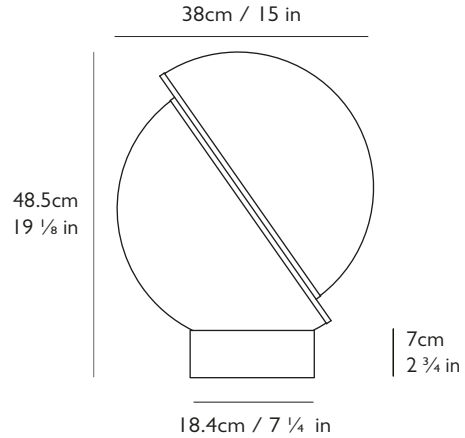

LEE BROOM

CRESCENT

PRODUCT DETAILS

Name

Crescent Table Lamp

Finish & Product Code

Crescent Table Lamp

110-130V

CRE0120

220-240V

UK CRE0020

EU CRE0021

Materials

Opal acrylic, brushed brass, steel

Illumination 110-130V

9W, 2700 K

Certification

UL, cUL (110-130v)

CE, UKCA, CB (220-240v)

Year of Design

2015

Dimensions

H 48.5cm x Dia 38cm / H 19 1/8 in x Dia 15 in

Cord

Length: 200cm / 78 3/4 in

with in-line switch

Gold fabric outer

Base

H 7cm x Dia 18.4cm / H 2 3/4 in x Dia 7 1/4 in

Round steel in brushed brass finish

Weight

Product (net) 3.2kg / 7.05 lb / Boxed (gross) 5.15kg / 11.3 lb