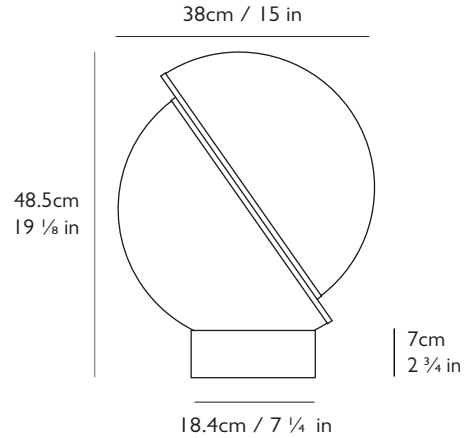

LEE BROOM

CRESCENT TABLE LAMP

PRODUCT DETAILS

Name

Crescent Table Lamp

Finish & Product Code   110-130v   220-240v

Crescent Table Lamp   CRE0120   UK CRE0020
EU CRE0021

Materials

Opal acrylic, brushed brass, steel

Illumination 110-130v

11w, 2700k

Bulb: E26, 11w LED, 1100 lumen, 10k hrs (1x supplied), CRI 82

Illumination 220-240v

13w, 2700k

Bulb: E27, 13w LED, 1055 lumen, 10k hrs (1x supplied), CRI 80

Dimming

Dimmable. Mains voltage. TRIAC / Leading edge

Certification

UL, cUL (110-130v)

CE, CB (220-240v)

Year of Design

2015

Dimensions

H 48.5cm x Dia 38cm / H 19 1/8 in x Dia 15 in

Cord

Length: 200cm / 78 3/4 in

with in-line switch

Gold fabric outer

Base

H 7cm x Dia 18.4cm / H 2 3/4 in x Dia 7 1/4 in

Round steel in brushed brass finish

Weight

Product (net) 3.2kg / 7.05 lb / Boxed (gross) 5.15kg / 11.3 lb

For more information please contact:

US & Canada Inquiries: +1 212 804 8477 - sales@leebroom.com

UK & Global Inquiries: +44 207 820 0742 - 95 Rivington Street, London, EC2A 3AY - info@leebroom.com

www.leebroom.com

1218rev06