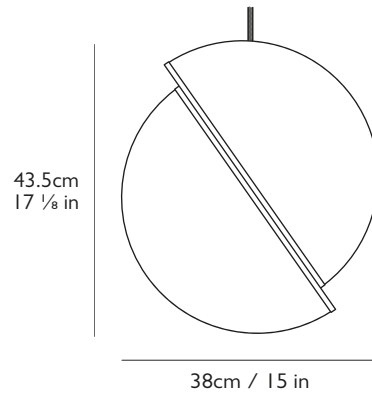

LEE BROOM

CRESCENT LIGHT

PRODUCT DETAILS

Name

Crescent Light

Finish & Product Code	110-130v	220-240v
Crescent Light	CRE0110	CRE0010

Materials

Opal acrylic, brushed brass, steel

Certification

UL, cUL (110-130v)

CE, CB (220-240v)

Year of Design

2015

Dimensions

H 43.5cm x Dia 38cm / H 17 1/8 in x Dia 15 in

Suspension

Length: 300cm / 118 1/8 in

Adjustable cord

Gold fabric outer

Ceiling Plate / Canopy

H 3cm x Dia 12cm / H 1 1/8 in x Dia 4 3/4 in

Round steel in brushed brass finish

Weight

Product (net) 2.7kg / 5.9 lb / Boxed (gross) 6.1kg / 13.4 lb