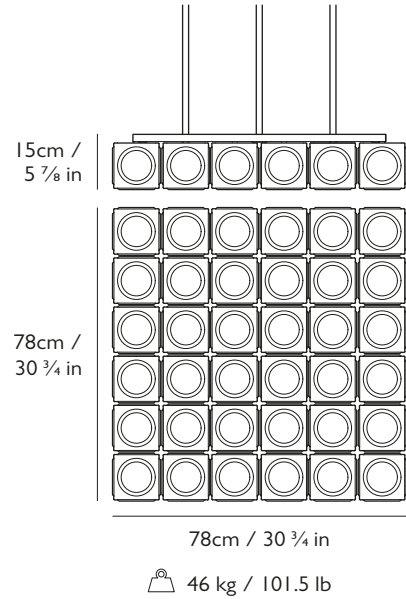

LEE BROOM

CHANT

PRODUCT DETAILS

Name	Year of Design
Chant 6x6 Chandelier	2022

Product Code	110-130V	220-240V
Chant 6x6 Chandelier, frosted & gold	CHT0130	CHT0030
Chant 6x6 Chandelier, clear & gold	CHT0131	CHT0031
Chant 6x6 Chandelier, frosted & silver	CHT0132	CHT0032
Chant 6x6 Chandelier, clear & silver	CHT0133	CHT0033

Materials

Frosted or clear glass & aluminium with brushed gold or silver finish:

Frosted glass

Clear glass

Brushed silver

Brushed gold

Illumination

54W / 220-240V or 110-130V / G4 / 2700k / CRI 90
Supplied with 36x 1.5W dimmable G4 12V LED bulbs
LED driver integrated within ceiling canopy

Dimming

Dimmable. TRIAC / Leading edge / Trailing edge

Dimensions

H 78 cm x W 78 cm x D 15 cm / H 30 3/4 x W 30 3/4 x D 5 7/8 in

Weight

Product (net) : 46 kg / 101.5 lb Boxed (gross) : 50 kg / 110.3 lb

Suspension

4x square drop rods with brushed gold or brushed silver finish
Minimum overall drop height: 30 cm / 11 3/4 in
Please contact your sales representative for more information

Ceiling Plate / Canopy

Square ceiling canopy with satin white finish:
53 x 53 x 4.5 cm / 20 7/8 x 20 7/8 x 1 3/4 in