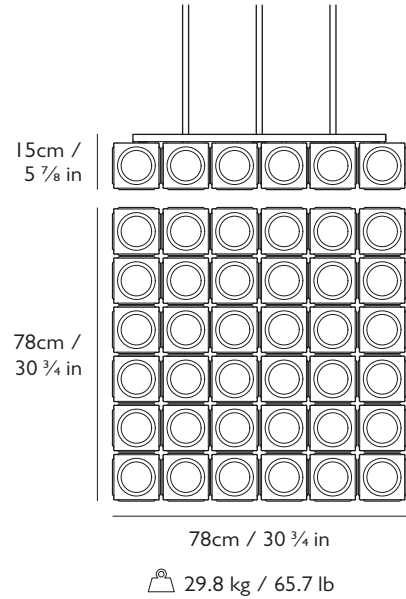

LEE BROOM

CHANT

PRODUCT DETAILS

Name	Year of Design
Chant 6x6 Chandelier	2022

Product Code	110-130V	220-240V
Chant 6x6 Chandelier, frosted & gold	CHT0130	CHT0030
Chant 6x6 Chandelier, clear & gold	CHT0131	CHT0031
Chant 6x6 Chandelier, frosted & silver	CHT0132	CHT0032
Chant 6x6 Chandelier, clear & silver	CHT0133	CHT0033

Materials

Frosted or clear glass & aluminium with brushed gold or silver finish:

Frosted glass

Clear glass

Brushed silver

Brushed gold

Illumination

57.6W / 220-240V or 110-130V / G4 / 2700k / CRI 90
Supplied with 36x 1.6W dimmable G4 12V LED bulbs
LED driver integrated within ceiling canopy

Dimming

Dimmable. TRIAC / Leading edge / Trailing edge

Dimensions

H 78 cm x W 78 cm x D 15 cm / H 30 3/4 x W 30 3/4 x D 5 7/8 in

Weight

Product (net) : 29.8 kg / 65.7 lb Boxed (gross) : 31.5 kg / 69.4 lb

Suspension

4x square drop rods with brushed gold or brushed silver finish
Minimum overall drop height: 30 cm / 11 3/4 in
Please contact your sales representative for more information

Ceiling Plate / Canopy

Square ceiling canopy with satin white finish:
53 x 53 x 4.5 cm / 20 7/8 x 20 7/8 x 1 3/4 in