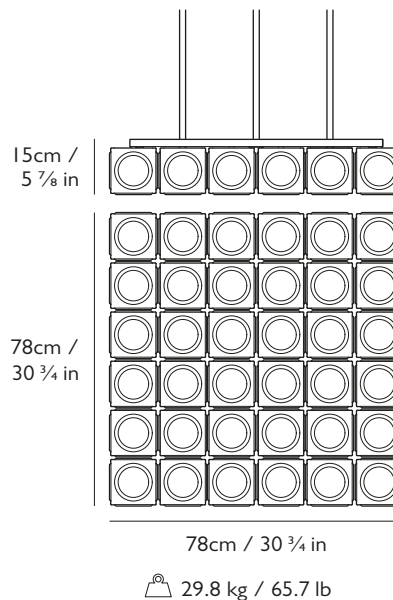

LEE BROOM

CHANT

PRODUCT DETAILS

Name	Year of Design
Chant 6x6 Chandelier	2022

Product Code	110-130V	220-240V
Chant 6x6 Chandelier, frosted & gold	CHT0130	CHT0030
Chant 6x6 Chandelier, clear & gold	CHT0131	CHT0031
Chant 6x6 Chandelier, frosted & silver	CHT0133	CHT0033
Chant 6x6 Chandelier, clear & silver	CHT0134	CHT0034

Materials

Frosted or clear glass & aluminium with brushed gold or silver finish:

Frosted glass

Clear glass

Brushed silver

Brushed gold

Illumination

93.6W / 220-240V or 110-130V / G9 / 2700k / CRI 80-89
Supplied with 36x 2.6W dimmable G9 LED bulbs

Dimming

Dimmable. Mains voltage. TRIAC / Leading edge

Dimensions

H 78 cm x W 78 cm x D 15 cm / H 30 3/4 x W 30 3/4 x D 5 7/8 in

Weight

Product (net) : 29.8 kg / 65.7 lb Boxed (gross) : 31.5 kg / 69.4 lb

Suspension

4x square drop rods with brushed gold or silver finish
Standard length options available. Custom lengths can be requested.

Ceiling Plate / Canopy

Square ceiling canopy for each rod (4x total):
18 x 18 x 2.5 cm / 7 1/8 x 7 1/8 x 1 in