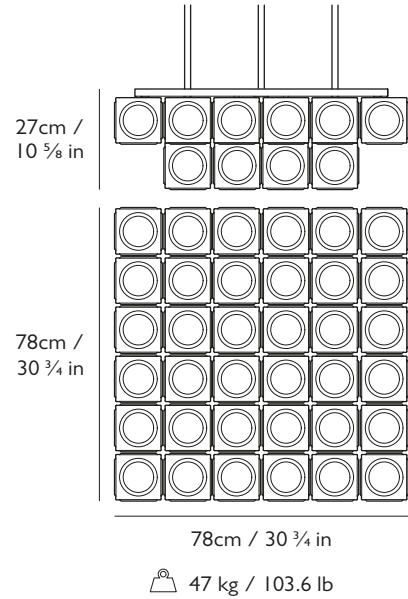

LEE BROOM

CHANT

PRODUCT DETAILS

| | |
|-----------------------------|----------------|
| Name | Year of Design |
| Chant 6x6 2-tier Chandelier | 2022 |

| | | |
|---|----------|----------|
| Product Code | 110-130V | 220-240V |
| 6x6 2-tier Chandelier, frosted & gold | CHT0140 | CHT0040 |
| 6x6 2-tier Chandelier, clear & gold | CHT0141 | CHT0041 |
| 6x6 2-tier Chandelier, frosted & silver | CHT0142 | CHT0042 |
| 6x6 2-tier Chandelier, clear & silver | CHT0143 | CHT0043 |

Materials

Frosted or clear glass & aluminium with brushed gold or silver finish:

Frosted glass

Clear glass

Brushed silver

Brushed gold

Illumination

54W / 220-240V or 110-130V / G4 / 2700k / CRI 90
Supplied with 36x 1.5W dimmable G4 12V LED bulbs
LED driver integrated within ceiling canopy

Dimming

Dimmable. TRIAC / Leading edge / Trailing edge

Dimensions

H 78 cm x W 78 cm x D 27 cm / H 30 3/4 x W 30 3/4 x D 10 5/8 in

Weight

Product (net) : 47 kg / 103.6 lb Boxed (gross) : 51 kg / 112.4 lb

Suspension

4x square drop rods with brushed gold or brushed silver finish
Minimum overall drop height: 30 cm / 11 3/4 in
Please contact your sales representative for more information

Ceiling Plate / Canopy

Square ceiling canopy with satin white finish:
53 x 53 x 4.5 cm / 20 7/8 x 20 7/8 x 1 3/4 in